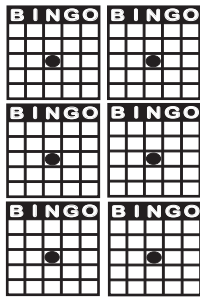

SPECIAL GAME 16

Bonanza Sheets $1 Ea. / 6 for $5
(.50 trade). Large Picture
Frame pays $50

SPECIAL GAME 17

Purple 3-on $1 Ea.
Bracket pays $50

SPECIAL GAME 18

Green 3-on $2 Ea.
Any 6 ways pays $50
2 Postage Stamps in the
corners pay $75

REGULAR GAME 19

Brown 6-on Sheet
Postage Stamp in the corner
and three corners

Bonanza Blackout pays up to $1000

First 50# posted at 5:30pm. Game continues at game 16 until
both patterns are won. Blackout pays $1000 in 51#, $500 in
52# - 55#, $300 in 56# and $150 in 57# or more. (Not included in Special Packs)

Win & Spin Blackout pays minimum of $150.

Winners spin the Win & Spin Wheel to determine prize amount.
Various dollar amounts up to $1000 plus extra prizes.

Blackout pays $250 or $750 Progressive

The progressive jackpot starts at 50# for $750 and grows by
one # every Sat. Evening until someone wins. This game has
two patterns on the way and then continues to a blackout.

REGULAR GAME 20

Black 6-on Sheet
Six ways to win

REGULAR GAME 21

Blue Screen 6-on Sheet
Six around any corner

Regular Game Pack Price

Regular Pay

$4.00 Ea. 6-on Pack

Top Cards Pay $125

Middle Cards Pay $100

Bottom Cards Pay $75