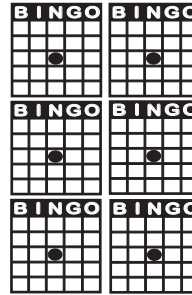

Bonus Pay

$7.00 Ea. 6-on Pack

Top Cards Pay $200

Middle Cards Pay $150

Bottom Cards Pay $100

SPECIAL GAME PACKS	"QUAD BALL" BONUS	OUR 6 WAYS TO WIN	
Special packs containing one sheet of special games 4, 5, 10, 11, 17 and 18 are available for $7.00 each. Individual sheets are available at the cashier's desk and on the floor.	Players may purchase two "Quad Balls" for $2 at their initial buy-in. If a player wins a regular game on a "Quad Ball" number (and has a valid, signed receipt), they will receive FOUR TIMES their normal payout. Multiple winners split their respective payouts before the "Quad Ball" jackpot is computed.	SMALL DIAMOND POSTAGE STAMP IN CORNER 4 CORNERS	DIAGONAL STRAIGHT LINE HORIZONTAL LINE

Quad Ball # 1 - write your quad ball number in here

Quad Ball # 2 - write your quad ball number in here